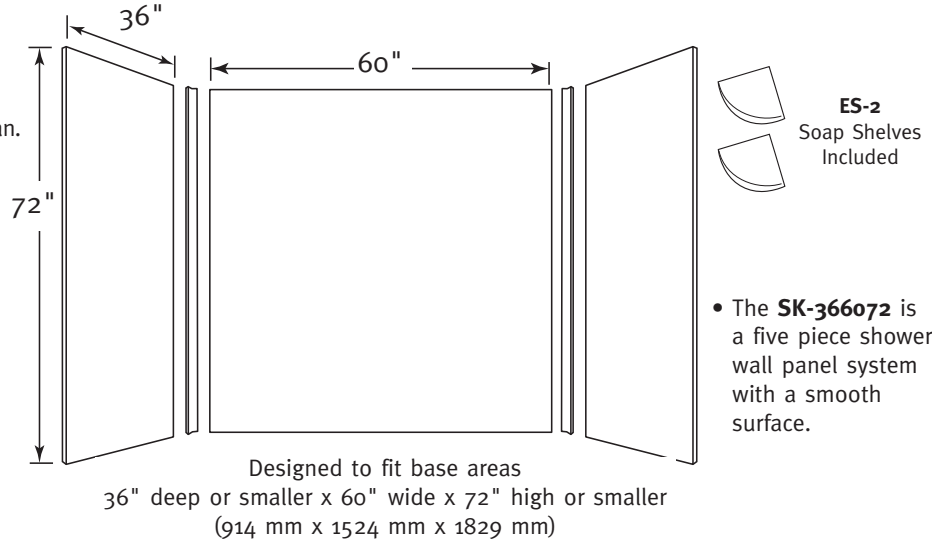

- The **SK-366072** is a five piece shower wall panel system with a smooth surface.

#### SK-366072 Swanstone Shower Wall Kit

| Model     | Part     | Base Area Designed To Fit   | Ship Wt. Lb. | Ship FedEx | Carton Dims. In. | Cu. Ft. |
|-----------|----------|---|--------------|------------|------------------|---------|
| SK-366072 | SK366072 | 36" D x 60" W x 72" H*<br>(914 mm x 1524 mm x 1829 mm)<br>(*or smaller) | 185          | -          | 76 x 64 x 4      | 11.25   |