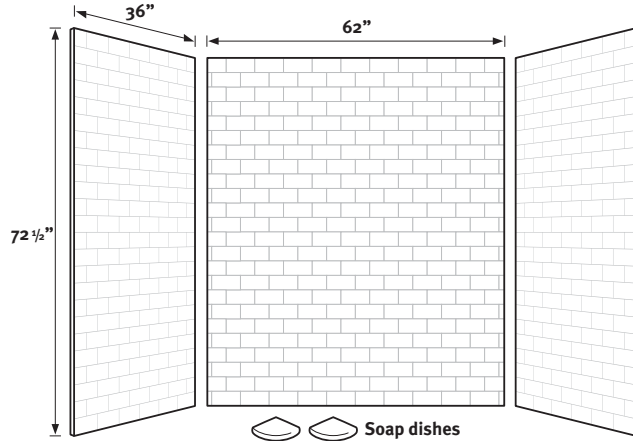

FEATURES

- Classic look of 3 x 6-inch subway tile provides timeless elegance for your bath.
- No grout to maintain; will not mold or mildew.
- Ideal for remodeling; easier to install than tile—panels glue up over existing surface.
- Coordinates with other Swanstone bath products.
- Heat resistant—walls can handle steamer units.
- Compression molding means superior durability.

Designed to fit base areas
36" deep or smaller x 62" wide x 72-1/2" high or smaller
(914 mm x 1575 mm x 1829 mm)

SPECIFICATIONS

STMK72-3662 Swanstone Subway Tile Bath Wall Kit

Model	Part	Base Area Designed To Fit	Ship Wt. Lb.	Ship FedEx	Carton Dims. In.	Cu. Ft.
STMK72-3662	STMK723662	36"D x 62"W x 72-1/2"H* (914 mm x 1575 mm x 1829 mm) (*or smaller)	236	–	68 x 4 x 78	12.3

Kit Includes: Two side panels, one back panel, two corner soap shelves.
Packaging: Each kit is packed in an individual carton.

ACCESSORIES

See page 36 for complete listing of all wall accessories.

STANDARDS AND RATINGS